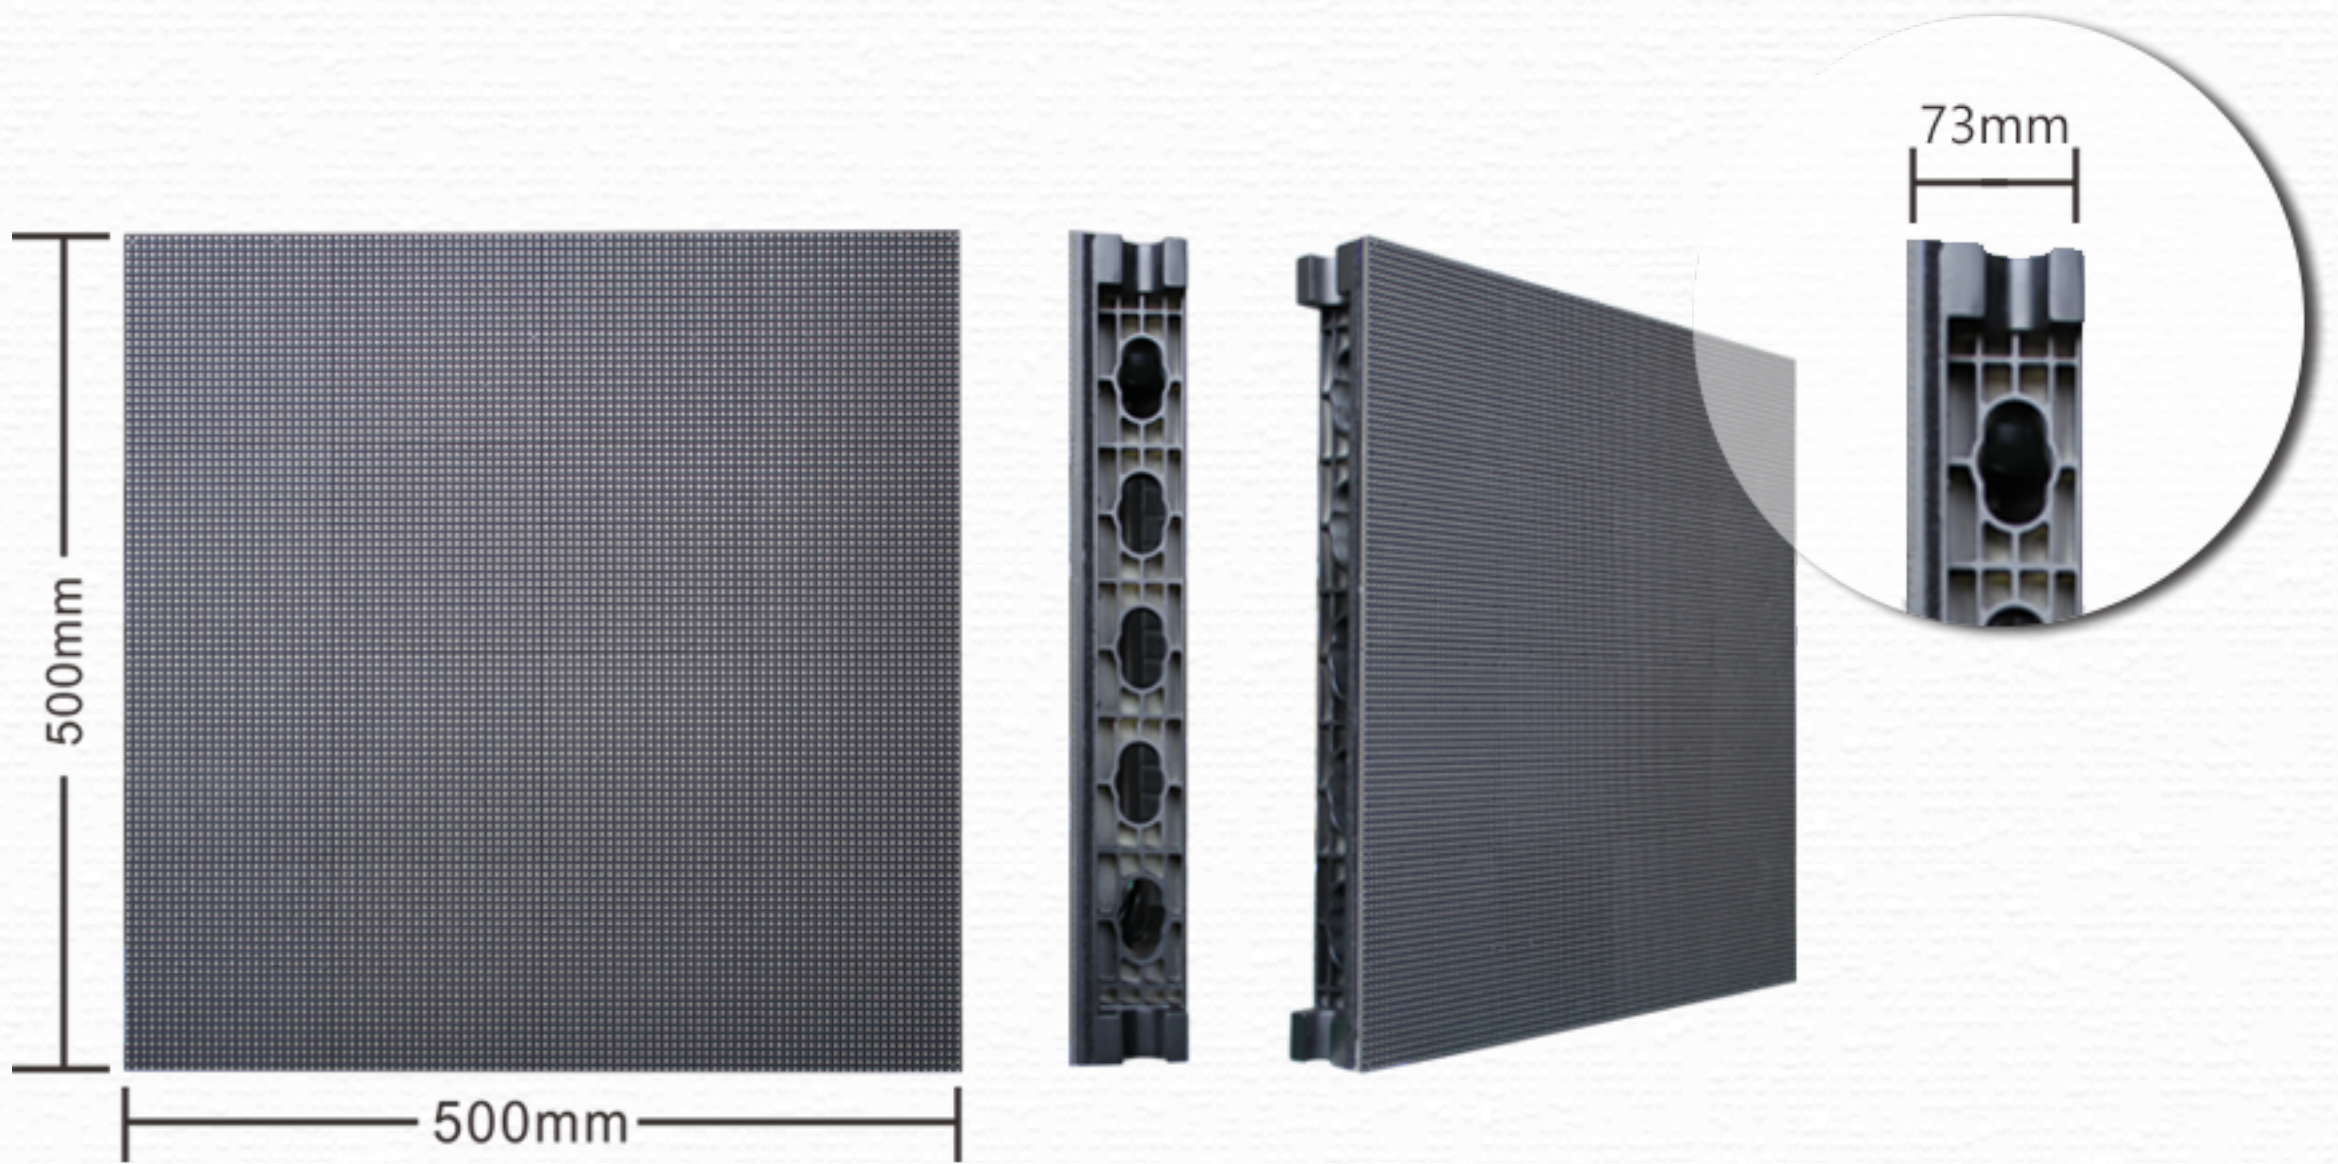

Appearance Parameters:

Magic Stage Unit (Cabinet) Size: 500mm (width) *500mm (height) *73mm (thickness)

Basic Parameters:

Hot Model	MG5 P5.9	MG6 P3.125	MG6 P3.9	MG7 P4.8	MG7 P5.9
Operating Environment	indoor&outdoor	indoor	indoor	indoor&outdoor	indoor&outdoor
LED Encapsulation	2828	2020 (black)	2020 (black)	1818	2828
Pixel Pitch (mm)	5.9	3.125	3.9	4.8	5.9
Pixel Density (dot/m ²)	28224	102400	65536	43264	28224
Weight (kg/unit)	5.9	5.8	5.7	6.5	6.4
Unit Resolution (w*h)	84*84	160*160	128*128	104*104	84*84
IP Grade	Front IP65 Back IP54	IP50	IP50	Front IP65 Back IP54	Front IP65 Back IP54

Communication Mode : Cat 5

Curve Installation Degree: -15°~15°

Minimum Circle Diameter (m) : 3.8

HOT SPOTS

- About Us
- Popular products
- Exhibition activities
- Leave a comment

NEED HELP?

- Contact online-service
- Submit a service request
- For urgent service
- For on-door service